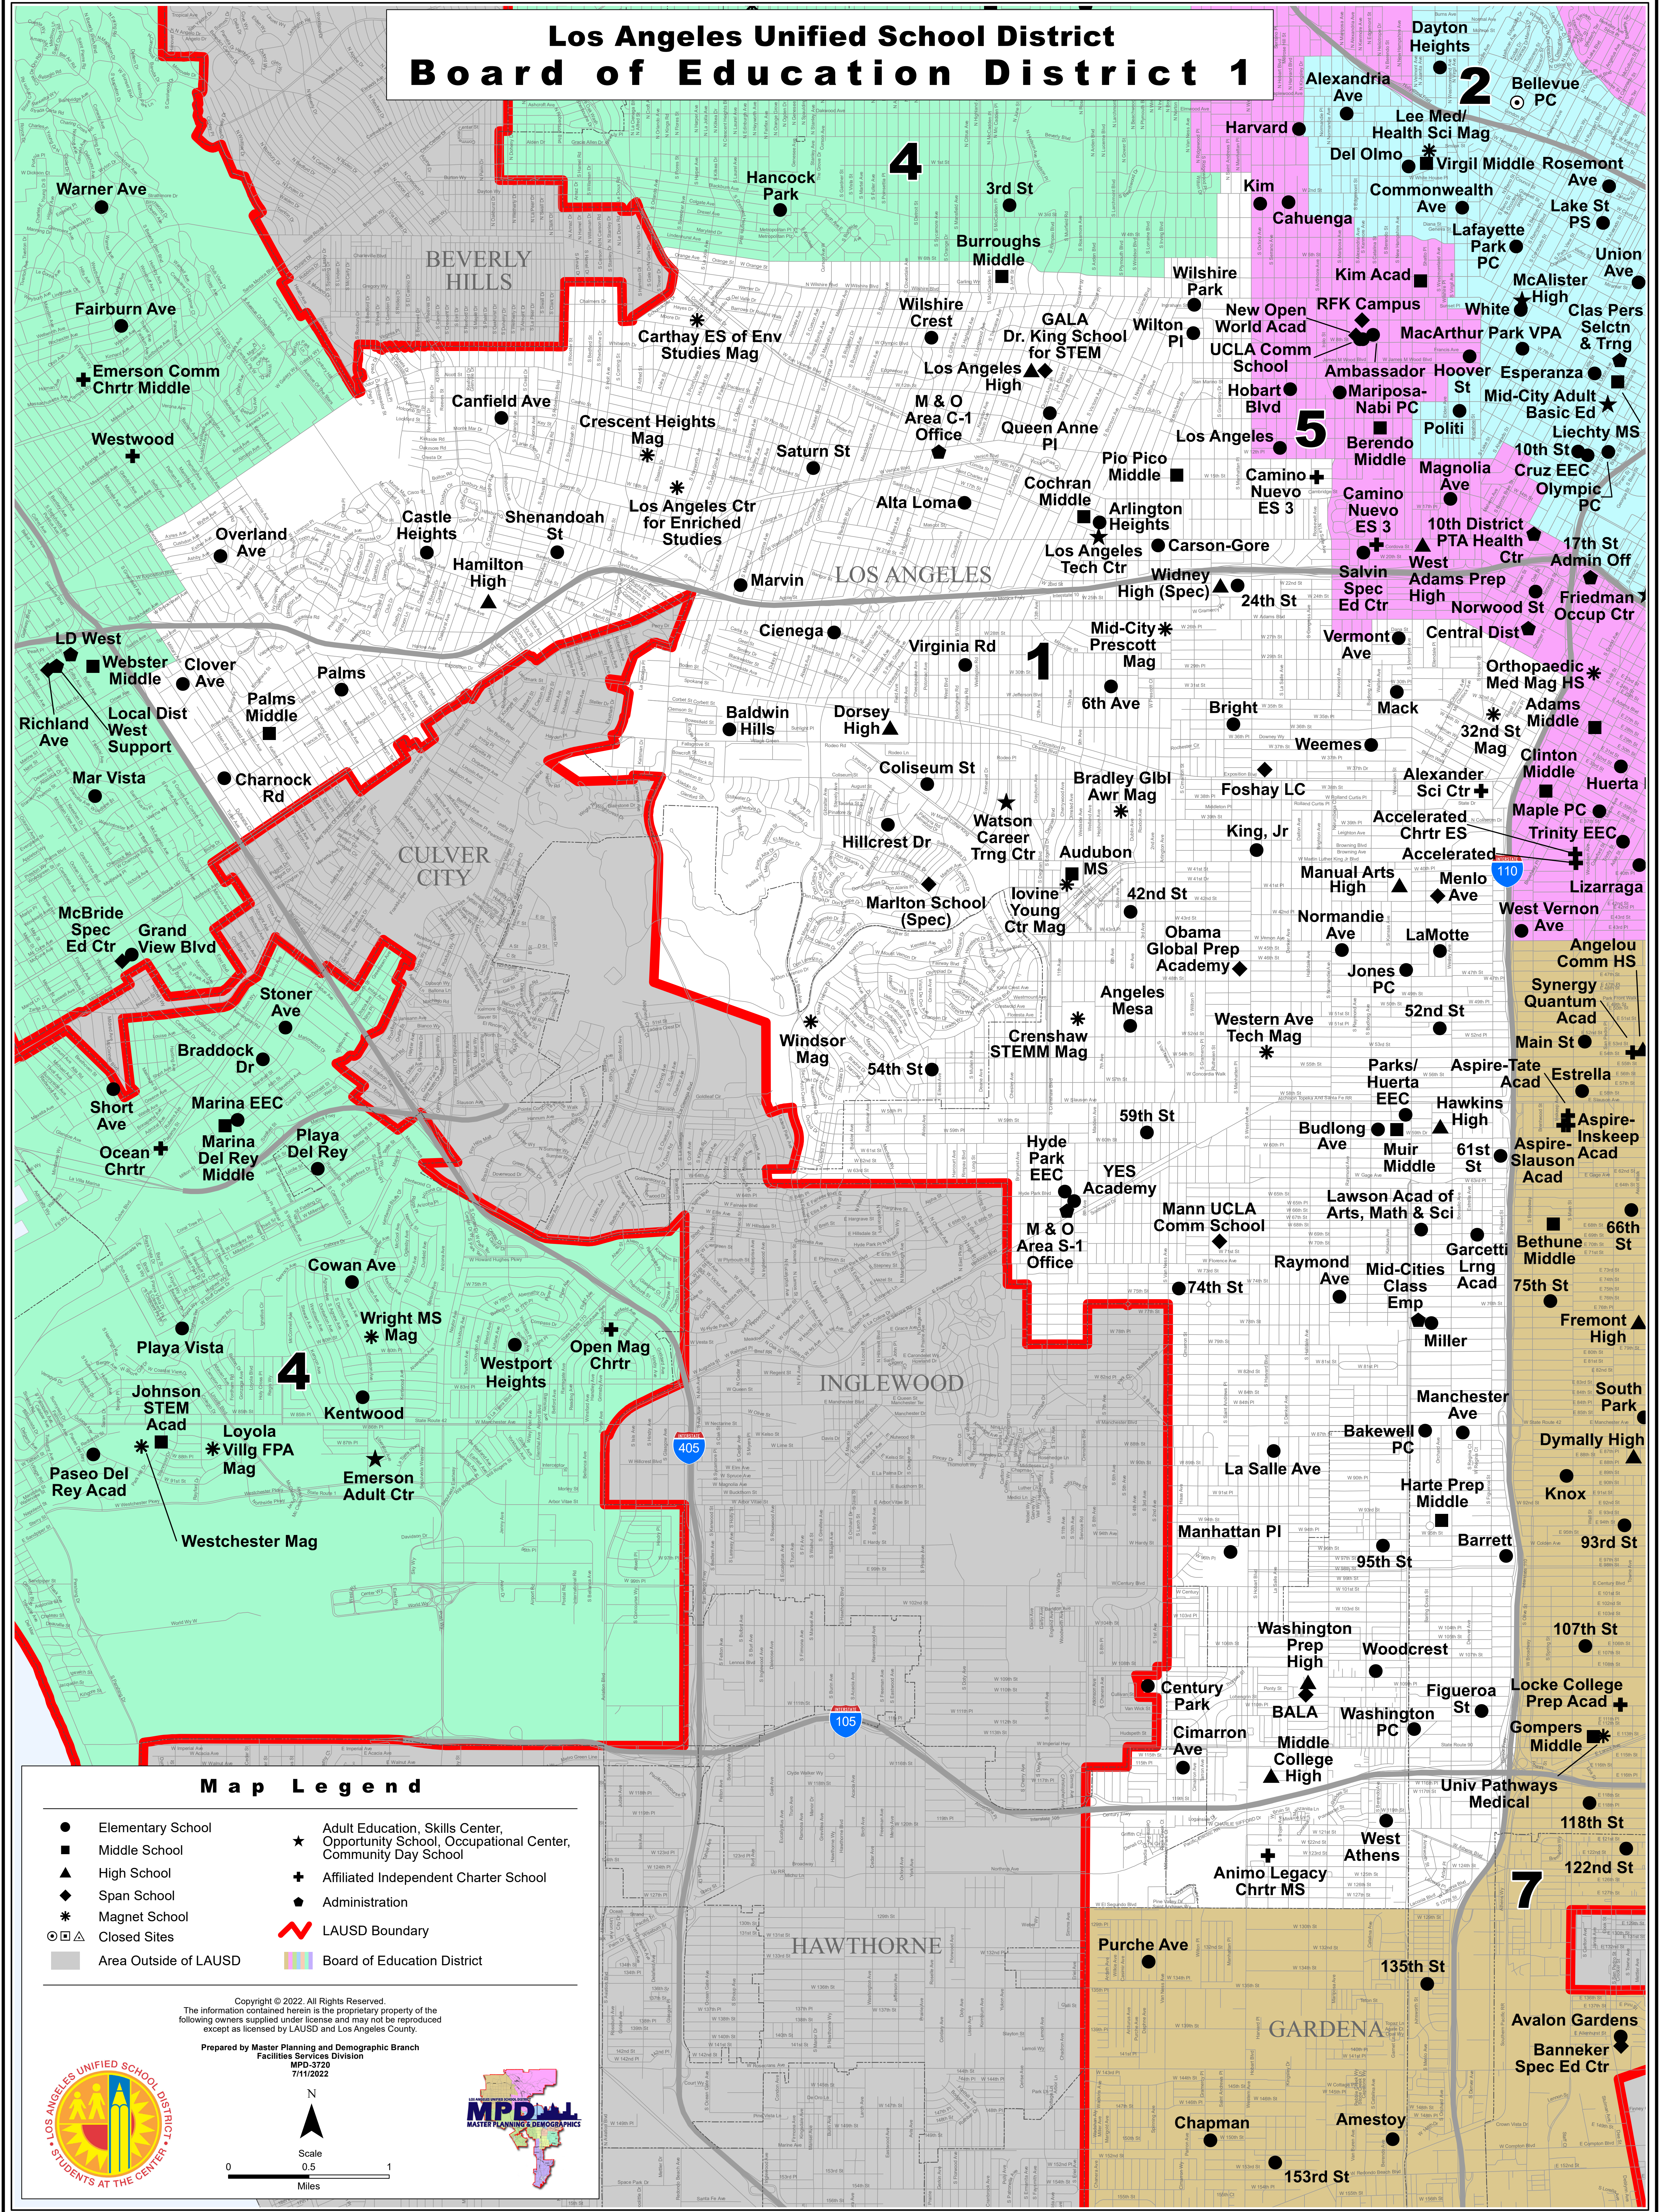

Los Angeles Unified School District Board of Education District 1

Map Legend

- Elementary School
- Middle School
- ▲ High School
- Span School
- ★ Magnet School
- ⊙ ⊠ ⊡ Closed Sites
- Area Outside of LAUSD
- ★ Adult Education, Skills Center, Opportunity School, Occupational Center, Community Day School
- ⊕ Affiliated Independent Charter School
- Administration
- 🔴 LAUSD Boundary
- 🌈 Board of Education District

Prepared by Master Planning and Demographic Branch
Facilities Services Division
MPD-3720
7/11/2022